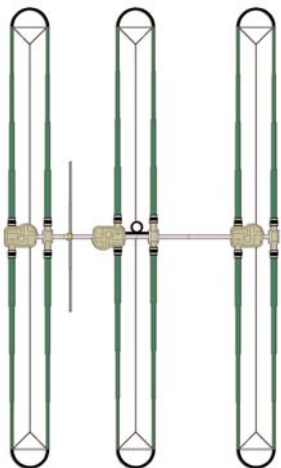

**8 bands with SERIOUS GAIN on an 18' boom?**

**Competitive contesting from a postage stamp size lot?**

## INTRODUCING THE DREAM BEAM 18

*DB-18 E*

*DB-18*

### Antenna Specs

### DB-18

Weight

78 lb / 35.38 kg

70 lb / 31.75 kg

Wind load

12.1 sq ft / 1.12 sq m

10.1 sq ft / .93 sq m

Turning radius