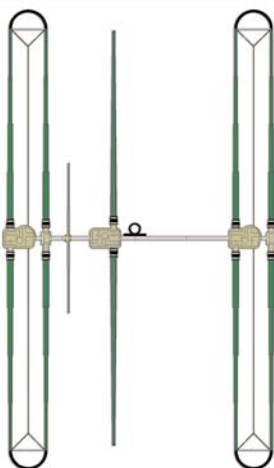

**8 bands with SERIOUS GAIN on an 18' boom?**

**Competitive contesting from a postage stamp size lot?**

## INTRODUCING THE DREAM BEAM 18

*DB-18 E*

*DB-18*

### Antenna Specs

### DB-18

Weight

78 lb / 35.38 kg

70 lb / 31.75 kg

Wind load

12.1 sq ft / 1.12 sq m

10.1 sq ft / .93 sq m

Turning radius