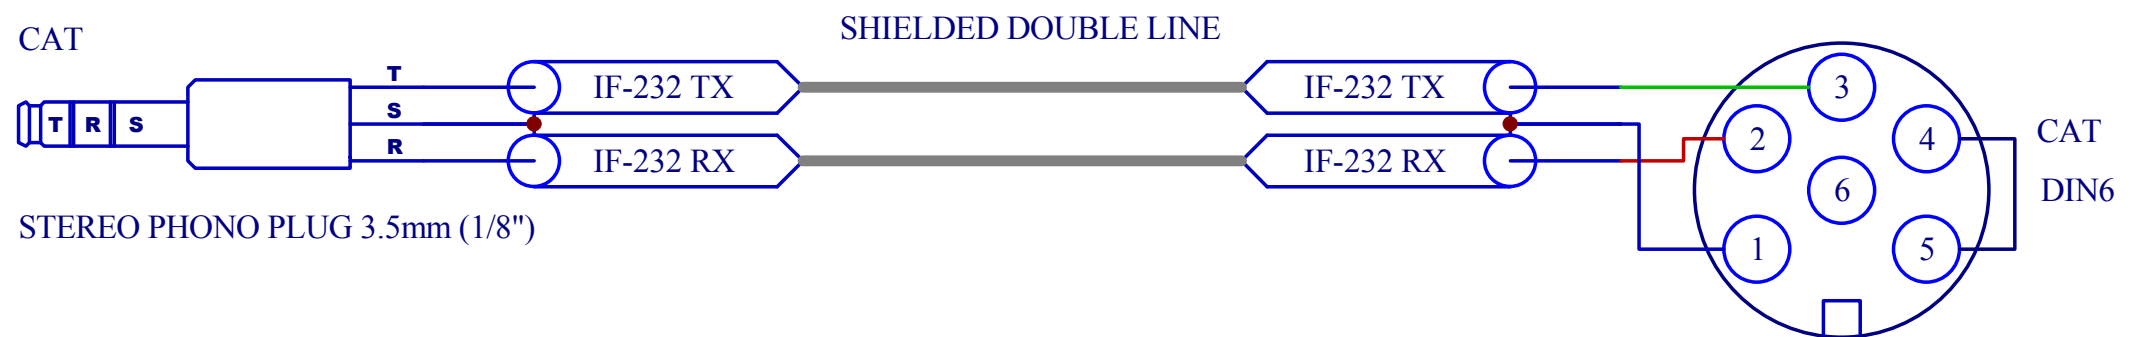

CAT IF232 Cable

STEREO PHONO PLUG 3.5mm (1/8")

S = Sleeve

T = Tip

R = Ring

**KENWOOD's TS-50, TS-60, TS-140, TS-440, TS-450, TS-680, TS-690, TS-711, TS-790,
TS-811, TS-850, TS-940, TS-950**