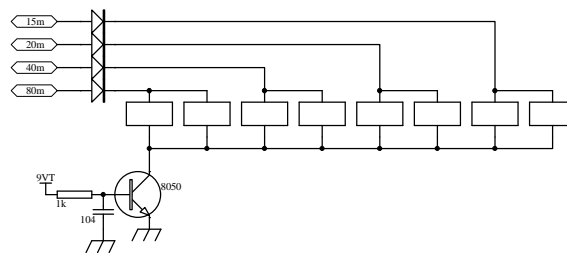

Title		
Size	Number	Revision
B		
Date:	28-Dec-2009	Sheet of
File:	C:\Documents and Settings\Administrator\My Documents\Q9SCH.DDB	

KN-Q9 SCH V1.1
BA6BF/SHIKE
2009.12.27 MAAS

Title		
Size	Number	Revision
B		
Date:	28-Dec-2009	Sheet of
File:	C:\Documents and Settings\Administrator\My Documents\KN-Q9SCH.DDB	