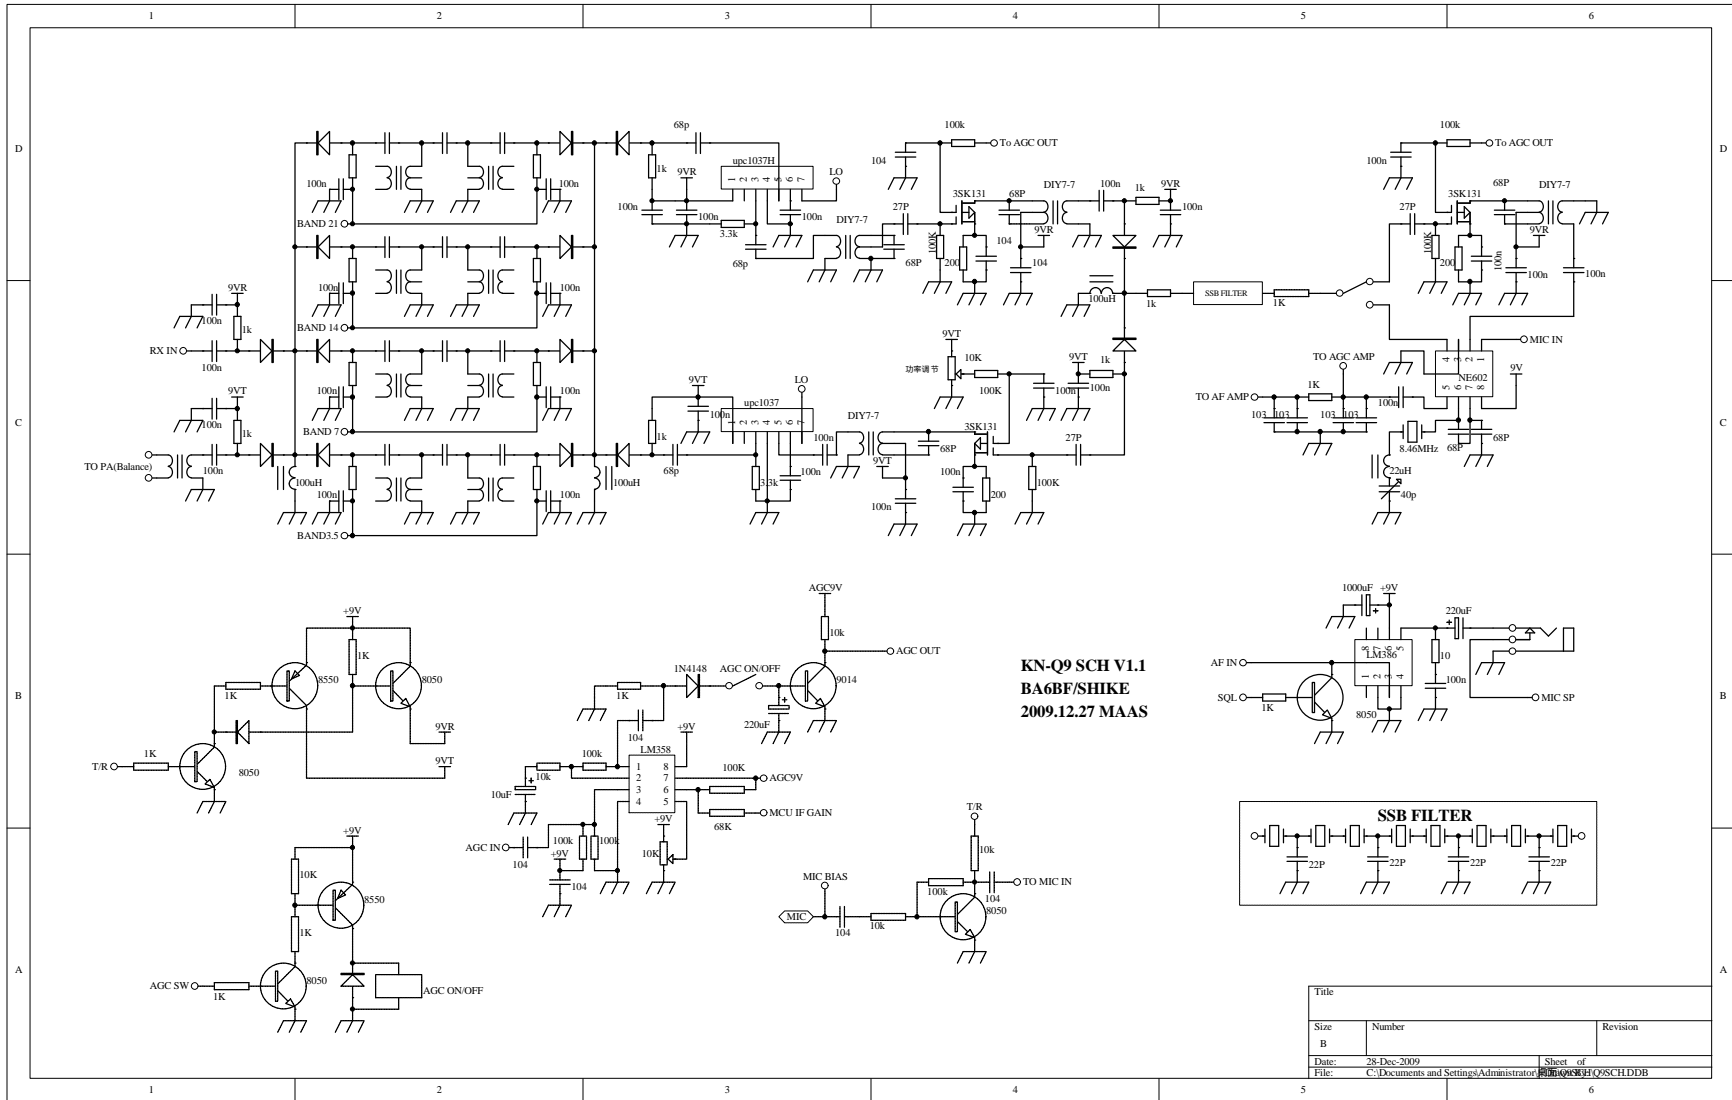

KN-Q9 SCH V1.1
BA6BF/SHIKE
2009.12.27 MAAS

Title		
Size	Number	Revision
B		
Date:	28-Dec-2009	Sheet of
File:	C:\Documents and Settings\Administrator\My Documents\Q9SCH.DDB	

KN-Q9 SCH V1.1
BA6BF/SHIKE
2009.12.27 MAAS

Title		
Size	Number	Revision
B		
Date:	28-Dec-2009	Sheet of
File:	C:\Documents and Settings\Administrator\My Documents\Q9SCH.DDB	

KN-Q9 SCH V1.1
BA6BF/SHIKE
2009.12.27 MAAS

Title		
Size	Number	Revision
B		
Date:	28-Dec-2009	Sheet of
File:	C:\Documents and Settings\Administrator\My Documents\KN-Q9SCH.DDB	