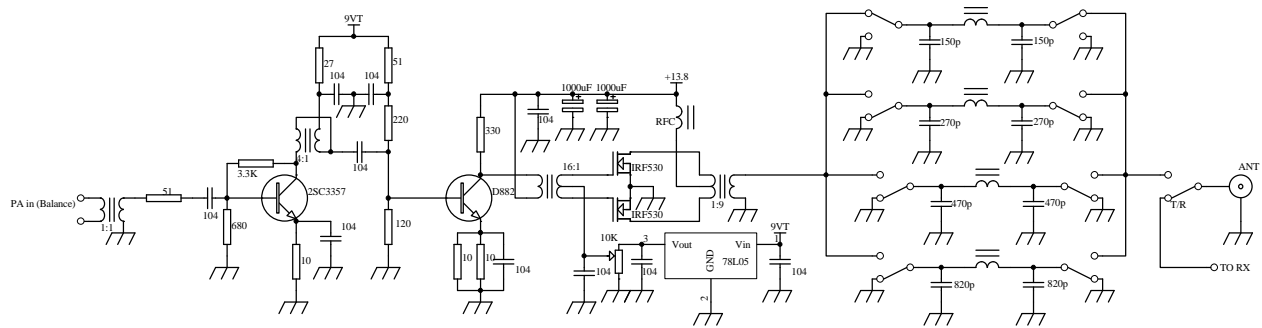

Title		
Size	Number	Revision
B		
Date:	28-Dec-2009	Sheet of
File:	C:\Documents and Settings\Administrator\My Documents\Q9SCH.DDB	

KN-Q9 SCH V1.1
BA6BF/SHIKE
2009.12.27 MAAS

Title		
Size	Number	Revision
B		
Date:	28-Dec-2009	Sheet of
File:	C:\Documents and Settings\Administrator\My Documents\KN-Q9SCH.DDB	