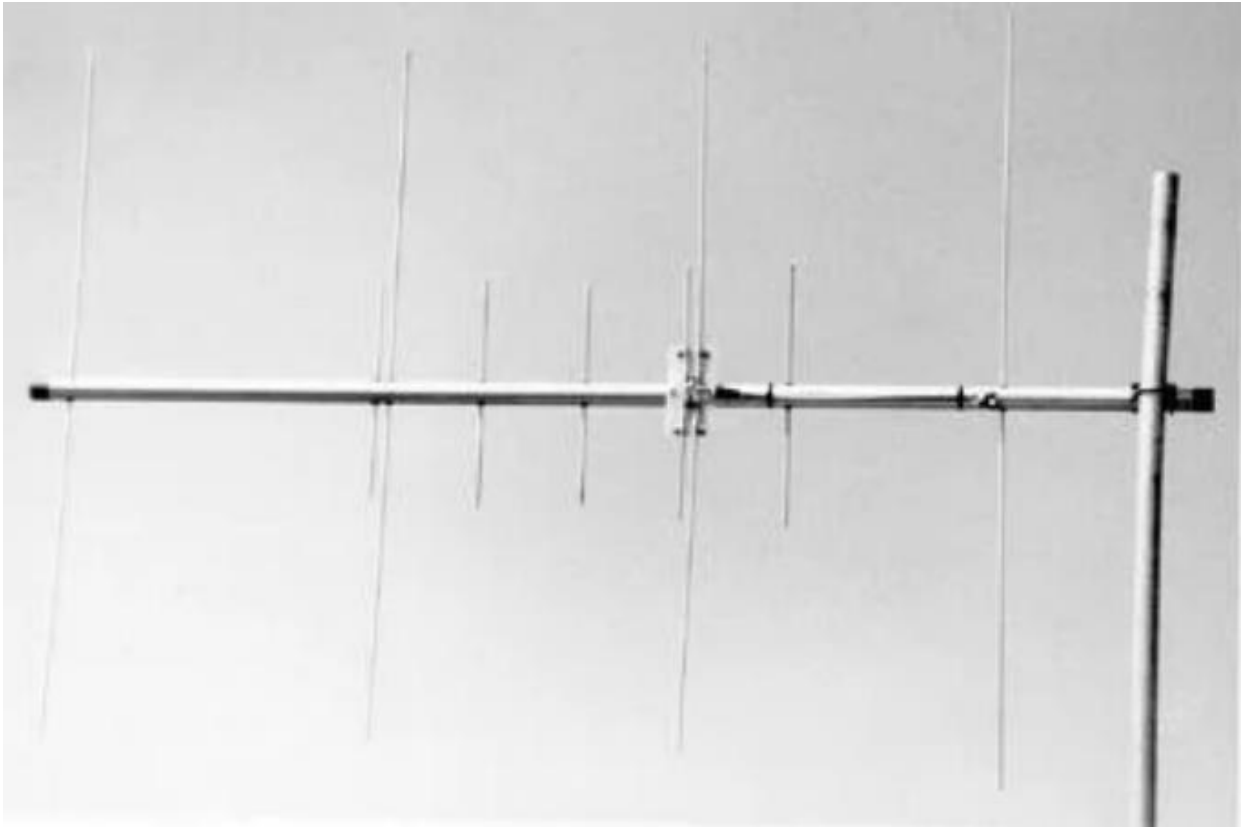

MFJ-1768 DUAL BAND 144,440 MHZ YAGI

Description

Get two Yagis for the price of one...

Put two Yagis in the space of one with single coax feed. Get 7 elements on 440 MHz and 4 Elements on 2 Meters.

Exclusive dual band balanced feed with FerriteChoke decoupling prevents pattern skewing -- gives low SWR. 1/4 inch diameter driver elements give wide bandwidth.

National Bureau of Standards design is optimized for maximum gain, high front to back ratio, clean symmetrical pattern.

Mounts vertically for FM/Packet or horizontally for SSB with single included U-bolt on 1 to 1 1/2 inch mast or tower leg.

Includes a 5 foot, 1 1/8 diameter boom, antenna weighs in at 2 pounds Elements are electrically isolated from boom. High strength 6061-T6 aluminum tubing is used for the compact boom -- stays sturdy in inclement weather. Mast is not included.

Incluye un brazo de 5 pies (1,524 Metros) y 1 1/8 de diámetro, la antena pesa 2 libras (908 Gramos). Los **elementos están aislados eléctricamente** del brazo. Se utiliza tubería de aluminio 6061-T6 de alta resistencia para la pluma compacta, que se mantiene resistente en condiciones climáticas adversas. El mástil no está incluido. ¡Obtén más entusiasmo!