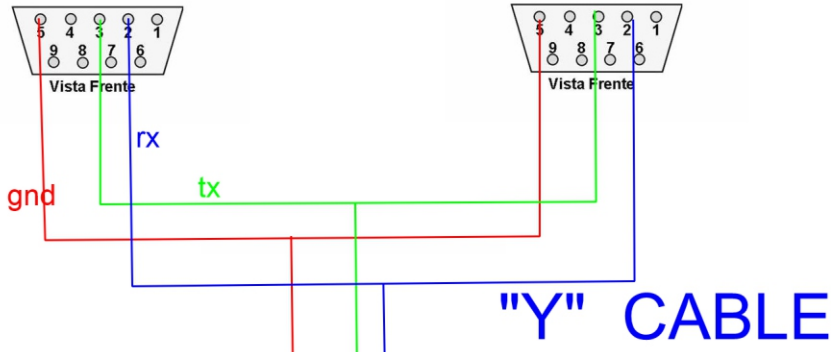

Please double check the PIN number , depending if is male or female , rear view or front view can cause a lot of troubles.

DB15
CAT1 Expert 2K

DATA In STEPPIR

"Y" CABLE

TS-990 REAR