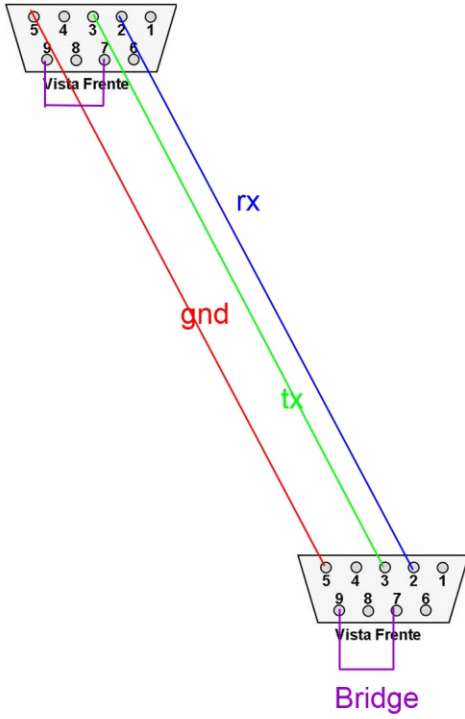

Please double check the PIN number , depending if is male or female , rear view or front view can cause a lot of troubles.

DB15
CAT1 Expert 2K

DATA In STEPPIR

"Y" CABLE

TS-990 REAR