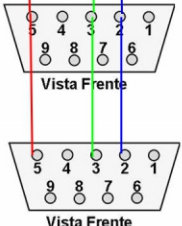

Please double check the PIN number , depending if is male or female , rear view or front view can cause a lot of troubles.

DB15
CAT1 Expert 2K

DATA In STEPPIR

"Y" CABLE

TS-990 REAR