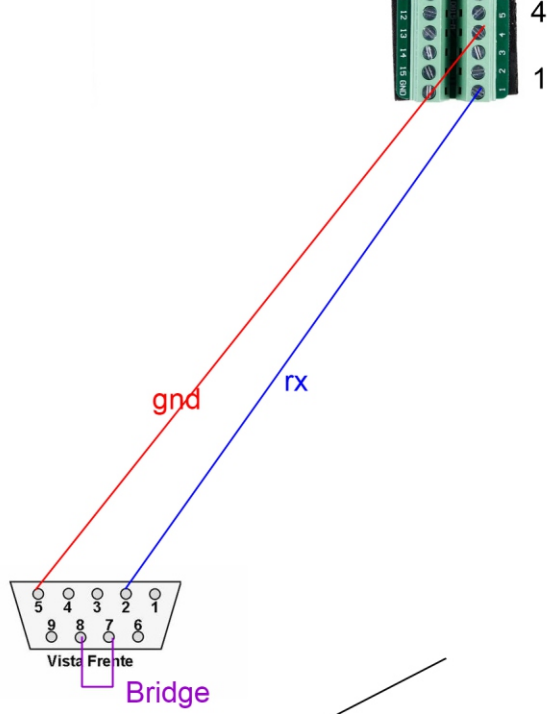

Please double check the PIN number , depending if is male or female , rear view or front view can cause a lot of troubles.

DB15
CAT1 Expert 2K

DATA In STEPPIR

"Y" CABLE

TS-990 REAR