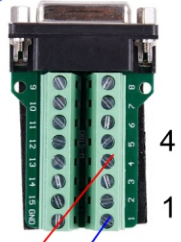

Please double check the PIN number , depending if is male or female , rear view or front view can cause a lot of troubles.

DB15
CAT1 Expert 2K

DATA In STEPPIR

"Y" CABLE

TS-990 REAR