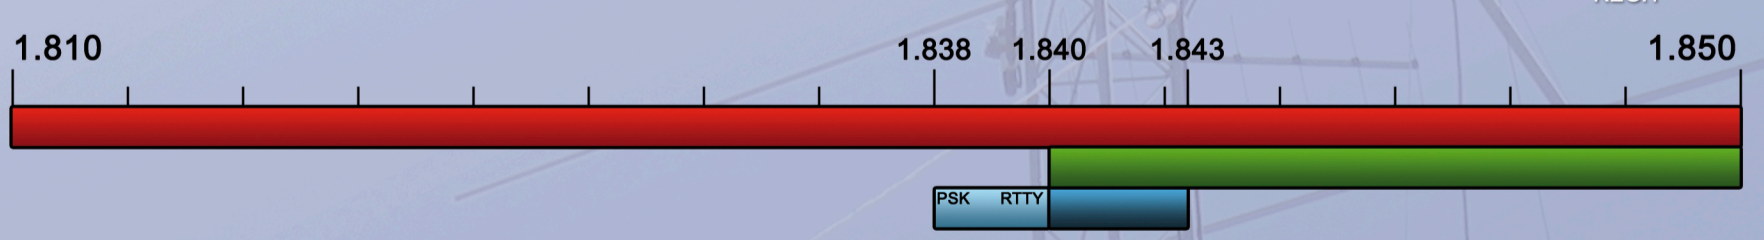

30m
10 MHz

40m
7 MHz

80m
3.5 MHz

160m
1.8 MHz

2200m
135 kHz